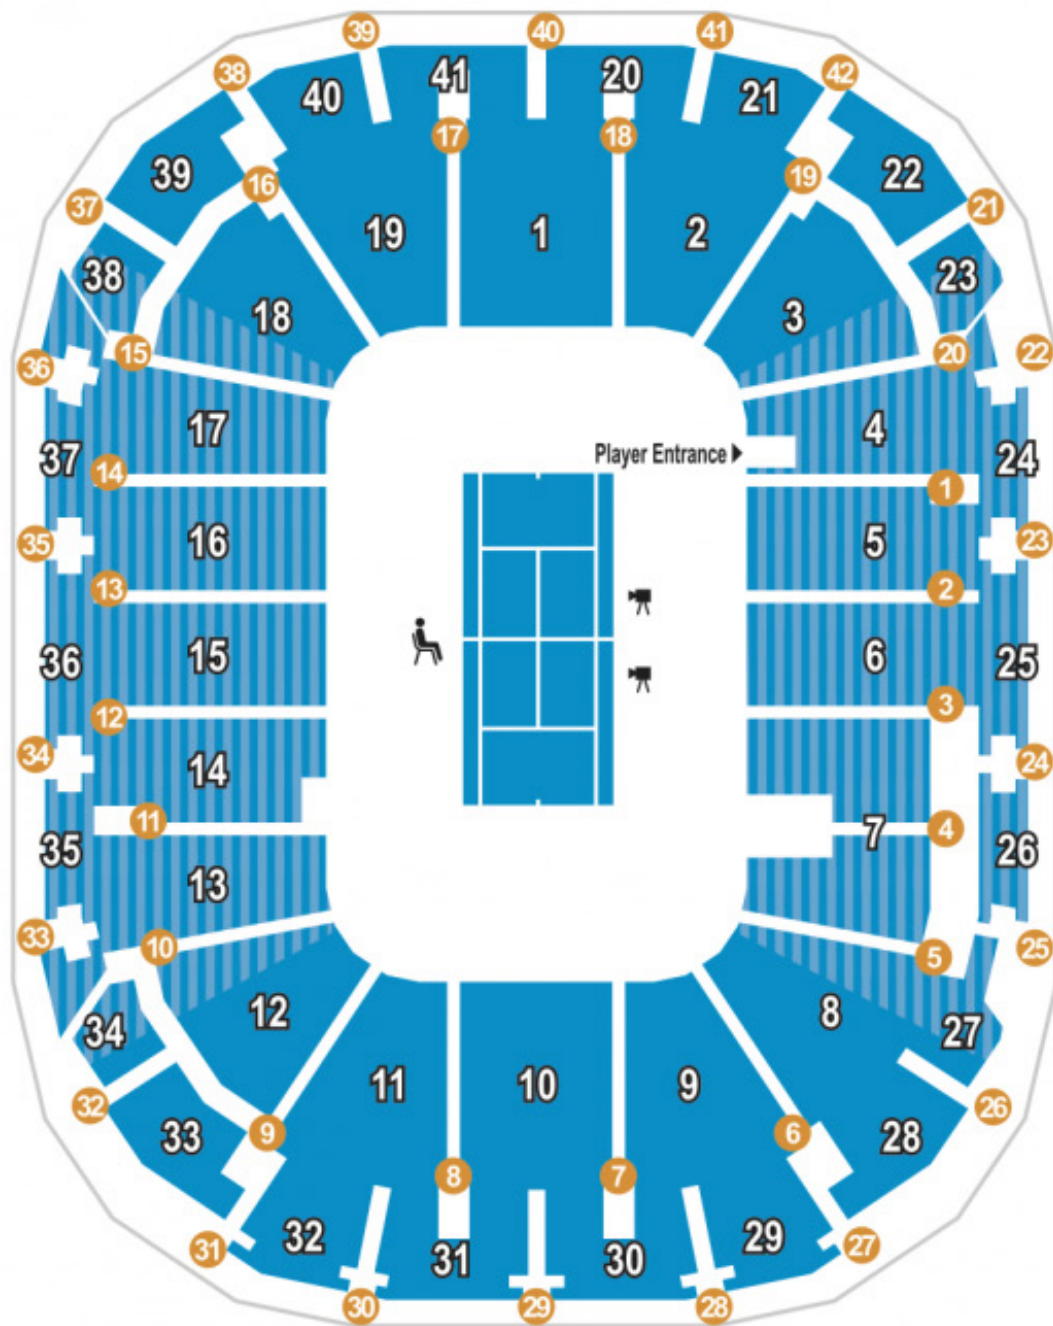

mca MARGARET COURT ARENA

- Section
- 1 Door number
- ▨ Exposed to sunlight

Please note: the Australian Open is an outdoor event. It is highly recommended that you bring appropriate protection from sun and weather regardless of the location of your allocated seats.

This map is subject to change.